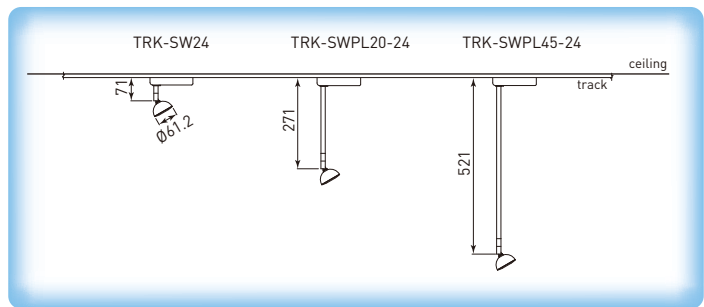

Track Xlens 1 Swivel Spotlight TRK-SW24 & TRK-SWPL-24

- 2.5W
- With 38° optic lens
- With LD700TRK.1 LED driver

Illustration	Article Code	Model	Light color / Finish
Track Xlens 1 Swivel Spotlight			
 TRK-SW24NB	08.085024.221	TRK-SW24NB-CW	cool white / bright silver
	08.085024.411	TRK-SW24ABN-WW	warm white / brushed stainless
Track Xlens 1 Suspension Swivel Spotlight			
• Long neck 200mm L.			
 TRK-SWPL20-24NB	08.086024.221	TRK-SWPL20-24NB-CW	cool white / bright silver
	08.086024.411	TRK-SWPL20-24ABN-WW	warm white / brushed stainless
• Long neck 450mm L.			
 TRK-SWPL45-24ABN	08.087024.221	TRK-SWPL45-24NB-CW	cool white / bright silver
	08.087024.411	TRK-SWPL45-24ABN-WW	warm white / brushed stainless